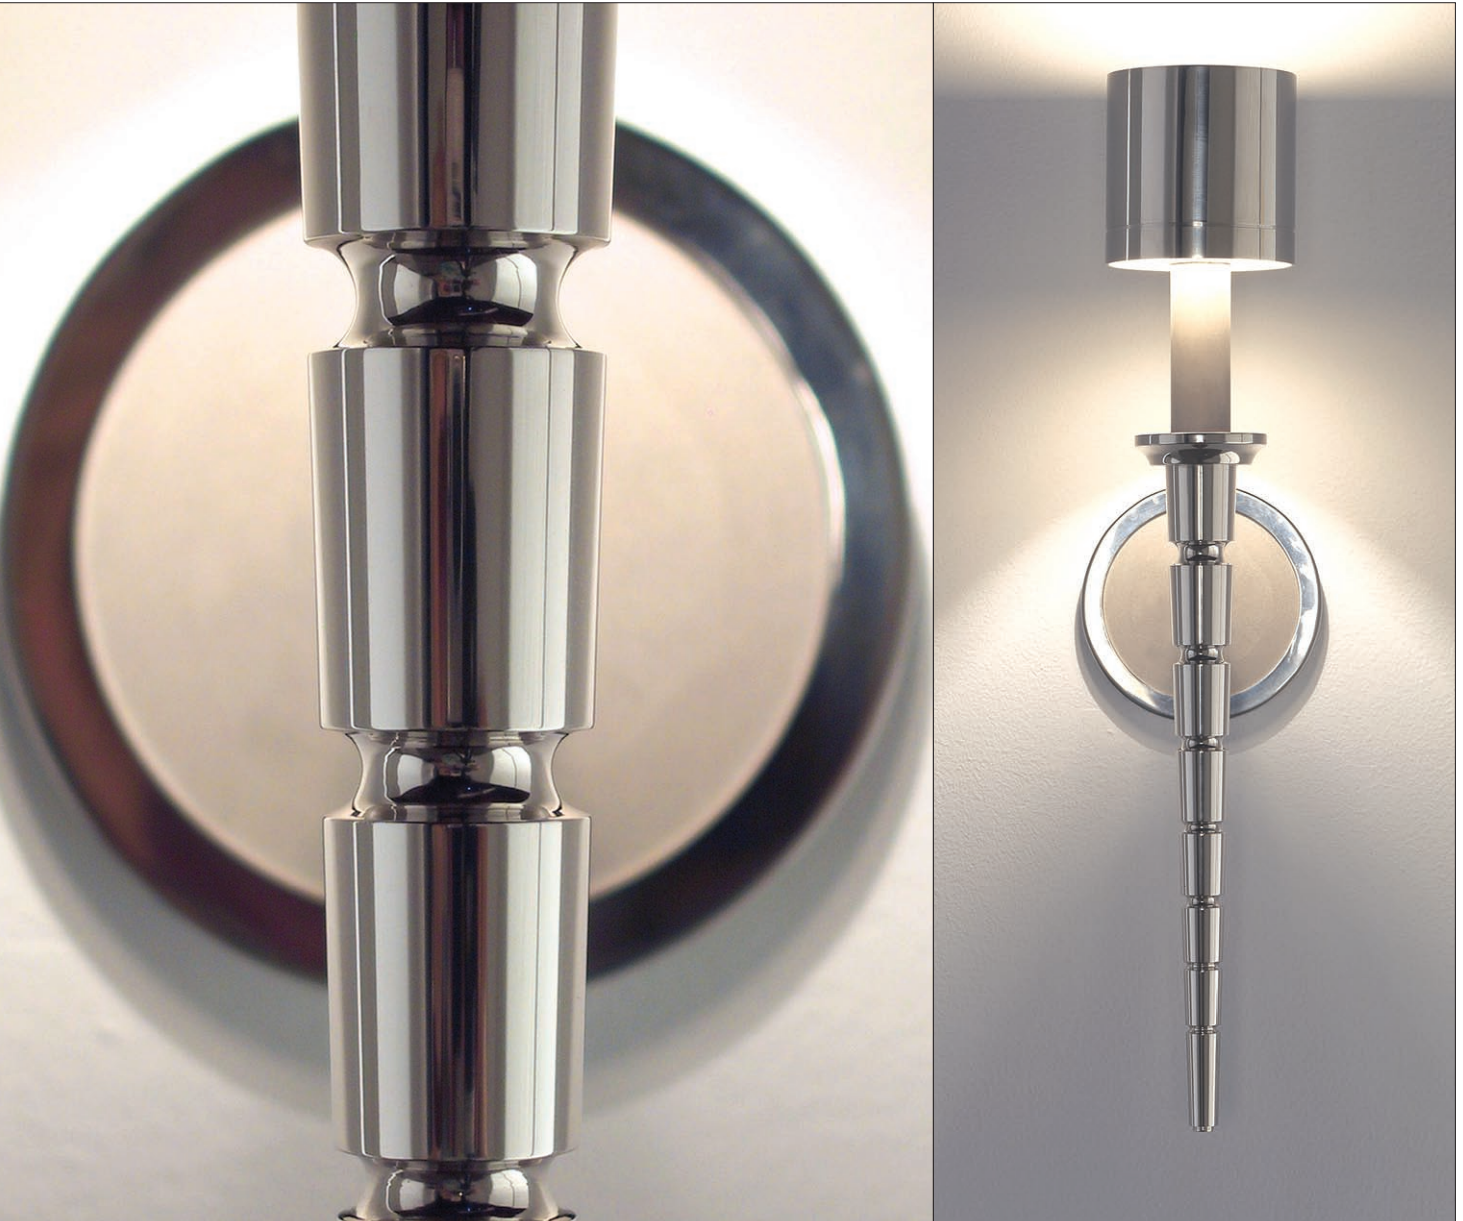

J | B

©2004 Jonathan Browning. These designs are the exclusive property of Jonathan Browning, Inc. and may not be copied or adapted for this or any other use without express written permission. Custom lighting available.

LEDOUX SCONCE

DIMENSIONS 4 W x 17 H x 5.5 D

FINISHES Available in Polished Nickel / Polished Bronze / Oil-rubbed Bronze

ELECTRICAL 1 x 60w krypton-xenon bulb – max 60 watts
All lighting is made with UL listed parts

MODEL # 0301

Jonathan Browning, Inc.
379 Collingwood Street
San Francisco, CA 94114

T +1 415.401.9999
F +1 415.341.8886
www.jonathanbrowninginc.com