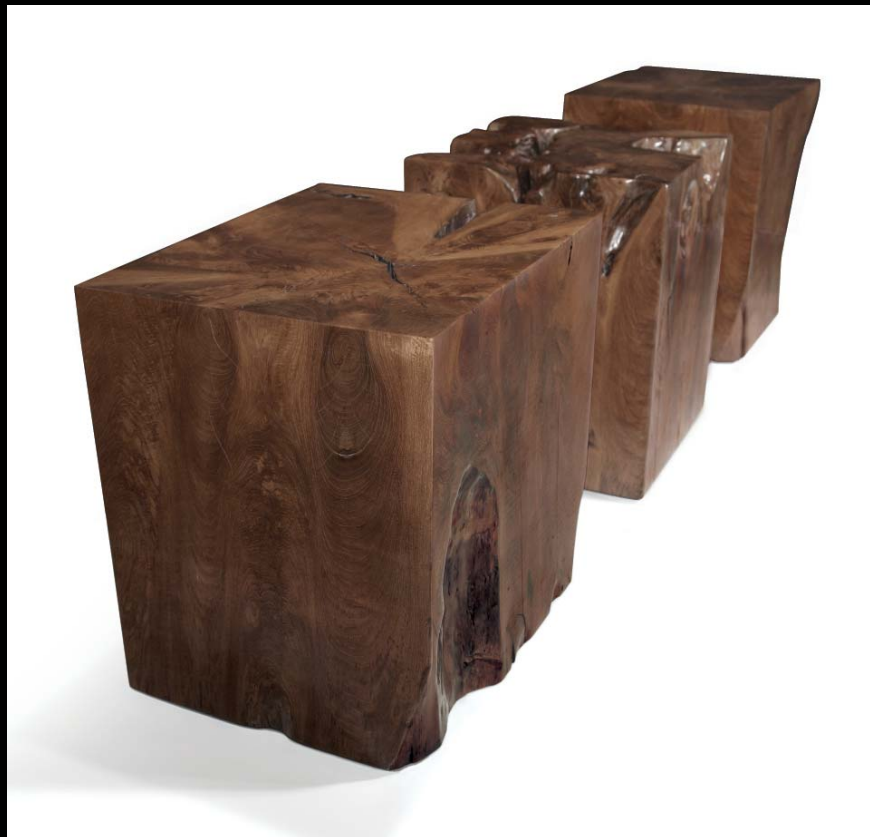

LIPSTICK END TABLE
Size Shown Approx. 18"L x 18"W x 20.5"H
Zircote, Bronze, Gray Lacquer, Gray Wood, Gloss Nickel, Plexiglass, Walnut, Black Lacquer