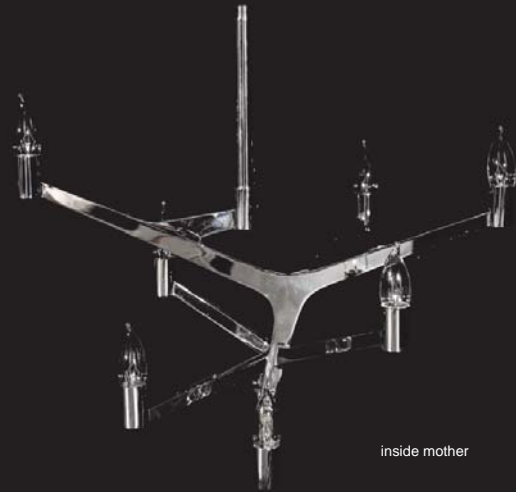

MOTHER

inside mother